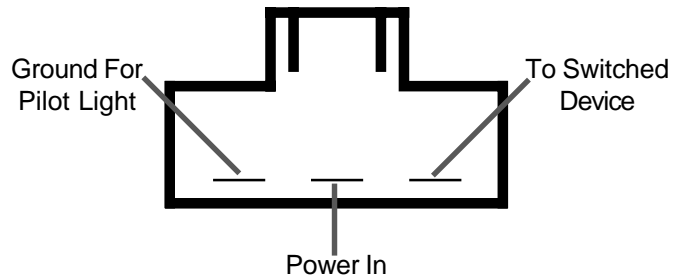

#178-14A 8/87-1/90 FJ62

#178-14C 1/95-1/98 FJ80