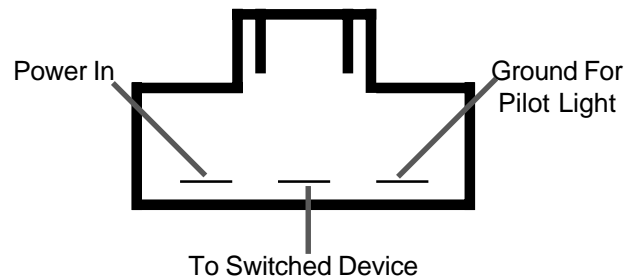

#177-14A FJ60